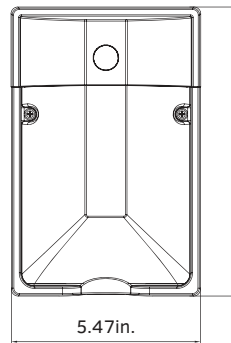

Performance Data

Lumen Output

System Watts	Lens	4000K(70CRI)		5000K(70CRI)	
		Lumens	Efficacy	Lumens	Efficacy
15W	Clear	1700lm	113lm/W	1750lm	117lm/W
15W	Frosted	1800lm	120lm/W	1820lm	121lm/W

Dimensions & Weight

GKOWM01: 15W

Weight:
15W: 1.87lb

Ordering Information

Wall Mount Series GKOWM01					Example: GKOWM15W27V50KDPOF		
Fixture Type	Wattage	Voltage	CCT	Finish	Photocell	Lens	
____	____	____	____	____	____	____	
GKOWM	15W	27V 120-277V	40K 4000K 50K 5000K	D Dark Bronze B Black W White	PO 120-277V Photocell Blank Without Photocell	F Frosted Lens Blank Clear Lens	

Note: Not all product variations listed on this page are DLC qualified. Visit www.designlights.org/search to confirm qualification.