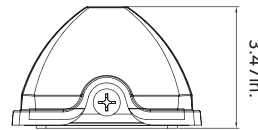

Performance Data

Lumen Output

System Watts	Lens	4000K(70CRI)		5000K(70CRI)	
		Lumens	Efficacy	Lumens	Efficacy
15W	Clear	1700lm	113lm/W	1750lm	117lm/W
15W	Frosted	1800lm	120lm/W	1820lm	121lm/W

Dimensions & Weight

GKOWM01: 15W

Weight:
15W: 1.87lb

Ordering Information

Wall Mount Series GKOWM01					Example: GKOWM15W27V50KDPOF		
Fixture Type	Wattage	Voltage	CCT	Finish	Photocell	Lens	
____	____	____	____	____	____	____	
GKOWM	15W	27V 120-277V	40K 4000K 50K 5000K	D Dark Bronze B Black W White	PO 120-277V Photocell Blank Without Photocell	F Frosted Lens Blank Clear Lens	

Note: Not all product variations listed on this page are DLC qualified. Visit www.designlights.org/search to confirm qualification.