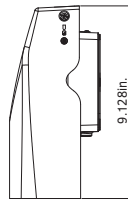

- Wall mount or junction box mount options are available.
- Adjustable mount allows for 0° to 90° tilt adjustments.

WARRANTY:

- 5 Year Limited Warranty.

LISTINGS:

- UL listed for wet locations.
- Rated for ambient operating temperature -40°F to 104°F (-40°C to 40°C).

Dimensions & Weight

GKOWP10: 27W & 40W

Weight: 27W: 3.35lb.
40W: 3.57lb.

GKOWP10: 67W & 80W

Weight: 67W: 6.90lb.
80W: 7.80lb.

Ordering Information

Slim Full Cutoff Wall Pack Series GKOWP10					Example: GKOWP1080W27V50KDP0D		
Fixture Type	Wattage	Voltage	CCT	Finish	Photocell (Optional)	Dimmable (Optional)	
<input type="checkbox"/>	<input type="checkbox"/>	<input type="checkbox"/>	<input type="checkbox"/>	<input type="checkbox"/>	<input type="checkbox"/>	<input type="checkbox"/>	
GKOWP10	27W 40W 65W 80W	27V 120-277V	40K 4000K 50K 5000K	D Dark Bronze B Black W White	P0 120-277V Photocell Blank Without Photocell	D 1-10V Dimmable Blank Non-Dimmable	