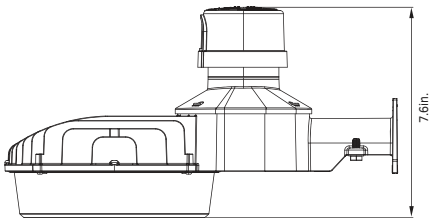

Dimensions & Weight

GKODDG5: 45W / 65W / 90W

Weight
 45W: 4.54 lb.
 65W: 4.80 lb.
 95W: 5.03 lb.

Photometric Distribution

General

Ordering Information

Dusk To Dawn Series GKODDG5 Example: GKODDG545W27V50KSGP0