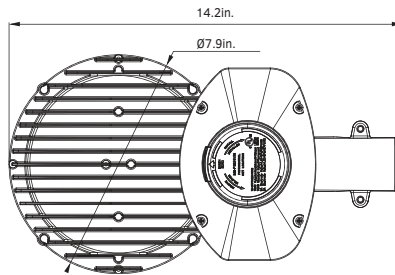

Dimensions & Weight

GKODDG5: 45W / 65W / 90W

Weight
 45W: 4.54 lb.
 65W: 4.80 lb.
 95W: 5.03 lb.

Photometric Distribution

General

Ordering Information

Dusk To Dawn Series GKODDG5 Example: GKODDG545W27V50KSGP0