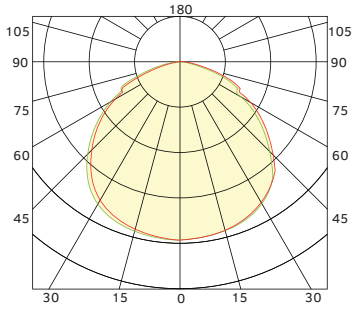

Dimensions & Weight

GKODDG5: 45W / 65W / 90W

Weight
 45W: 4.54 lb.
 65W: 4.80 lb.
 95W: 5.03 lb.

Photometric Distribution

General

Ordering Information

Dusk To Dawn Series GKODDG5 Example: GKODDG545W27V50KSGP0