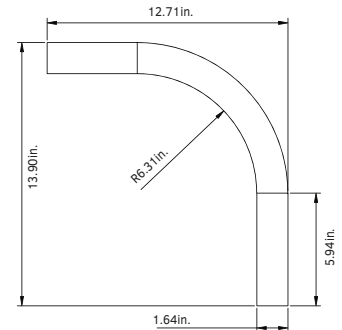

Dimensions & Weight

GKODDG5: 45W / 65W / 90W

Weight
 45W: 4.54 lb.
 65W: 4.80 lb.
 95W: 5.03 lb.

Photometric Distribution

General

Ordering Information

Dusk To Dawn Series GKODDG5 Example: GKODDG545W27V50KSGP0