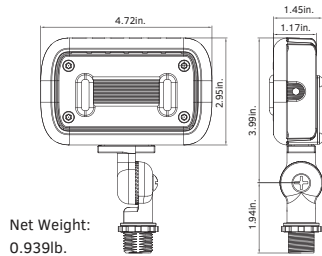

Dimensions & Weight

15W (Knuckle Mount)

30W (Knuckle Mount)

45W (Knuckle Mount)

15W (Trunnion Mount)

30W (Trunnion Mount)

45W (Trunnion Mount)

Light Distribution