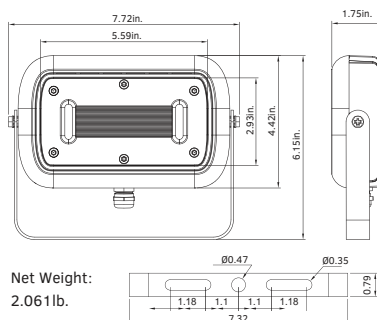

Dimensions & Weight

15W (Knuckle Mount)

30W (Knuckle Mount)

45W (Knuckle Mount)

15W (Trunnion Mount)

30W (Trunnion Mount)

45W (Trunnion Mount)

Light Distribution