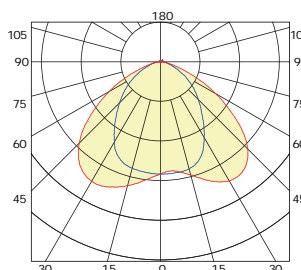

Performance Data

Lumen Output

System Watts	Voltage	3000K(70CRI)		4000K(70CRI)		5000K(70CRI)	
		Lumens	Efficacy	Lumens	Efficacy	Lumens	Efficacy
15W	120-277V	1500lm	100lm/W	1500lm	100lm/W	1500lm	100lm/W
30W	120-277V	3000m	95lm/W	3000lm	100lm/W	3000lm	100lm/W
45W	120-277V	5400lm	120lm/W	5400lm	120lm/W	5400lm	120lm/W

Dimensions & Weight

Light Distribution

30W