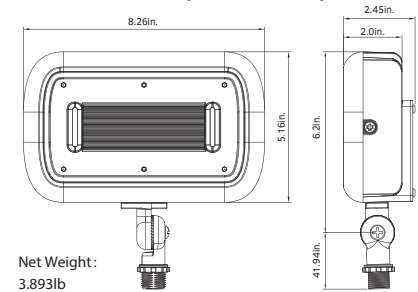

Dimensions & Weight

15W (Knuckle Mount)

30W (Knuckle Mount)

45W (Knuckle Mount)

15W (Trunnion Mount)

30W (Trunnion Mount)

45W (Trunnion Mount)

Light Distribution