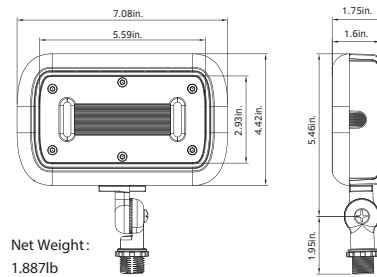

Dimensions & Weight

15W (Knuckle Mount)

30W (Knuckle Mount)

45W (Knuckle Mount)

15W (Trunnion Mount)

30W (Trunnion Mount)

45W (Trunnion Mount)

Light Distribution