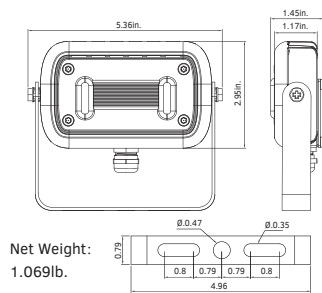

Dimensions & Weight

15W (Knuckle Mount)

30W (Knuckle Mount)

45W (Knuckle Mount)

15W (Trunnion Mount)

30W (Trunnion Mount)

45W (Trunnion Mount)

Light Distribution