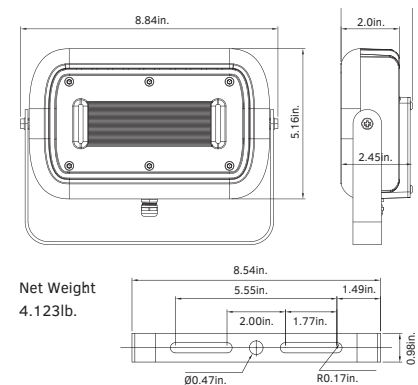

Dimensions & Weight

15W (Knuckle Mount)

30W (Knuckle Mount)

45W (Knuckle Mount)

15W (Trunnion Mount)

30W (Trunnion Mount)

45W (Trunnion Mount)

Light Distribution