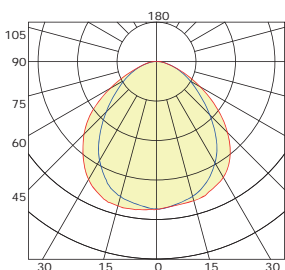

Light Distribution

15W