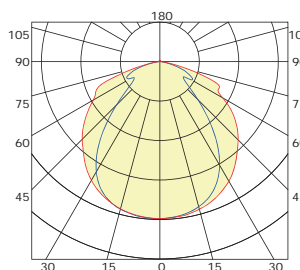

Performance Data

Lumen Output

System Watts	Voltage	3000K(70CRI)		4000K(70CRI)		5000K(70CRI)	
		Lumens	Efficacy	Lumens	Efficacy	Lumens	Efficacy
15W	120-277V	1500lm	100lm/W	1500lm	100lm/W	1500lm	100lm/W
30W	120-277V	3000m	95lm/W	3000lm	100lm/W	3000lm	100lm/W
45W	120-277V	5400lm	120lm/W	5400lm	120lm/W	5400lm	120lm/W

Dimensions & Weight

Light Distribution

45W