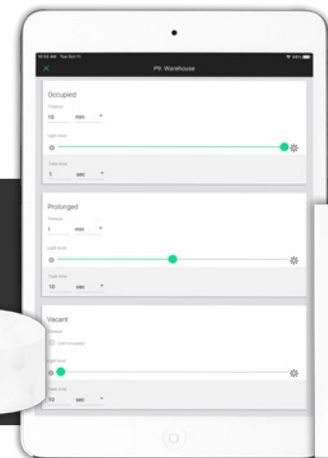

Reliable

Our Bluetooth Networked Controls are DLC NLC qualified, meeting the stringent DLC 5.0 standards for cybersecurity and interoperability. They are fully tested with each product for which they are offered before being brought to market.

Easy To Use

The app used to set up and commission the lights is intuitive and user-friendly, and accessible from any location on a computer or iOS/Android mobile device with an internet connection.

Cost-Effective

There are no additional fees or subscription costs beyond the initial price for the smart control hardware. The operating app is automatically included with the controls.

Advanced Capabilities

GROUPING

Multiple fixtures are linked together as a "zone" which are linked together as an "area", allowing lights to react and behave the same way.

OCCUPANCY SENSOR

Adjusts the light output of all linked fixtures to a pre-defined level when motion is sensed in the area.

0-10V DIMMING

Allows customized lighting outputs that can be integrated with occupancy or scheduling.

SCHEDULING

The light control settings are programmed based on time and day of the week using In-Node Scheduling.

SECURITY LIGHTING

Fixtures can be continuously lit for security lighting, even when all other lights are off.